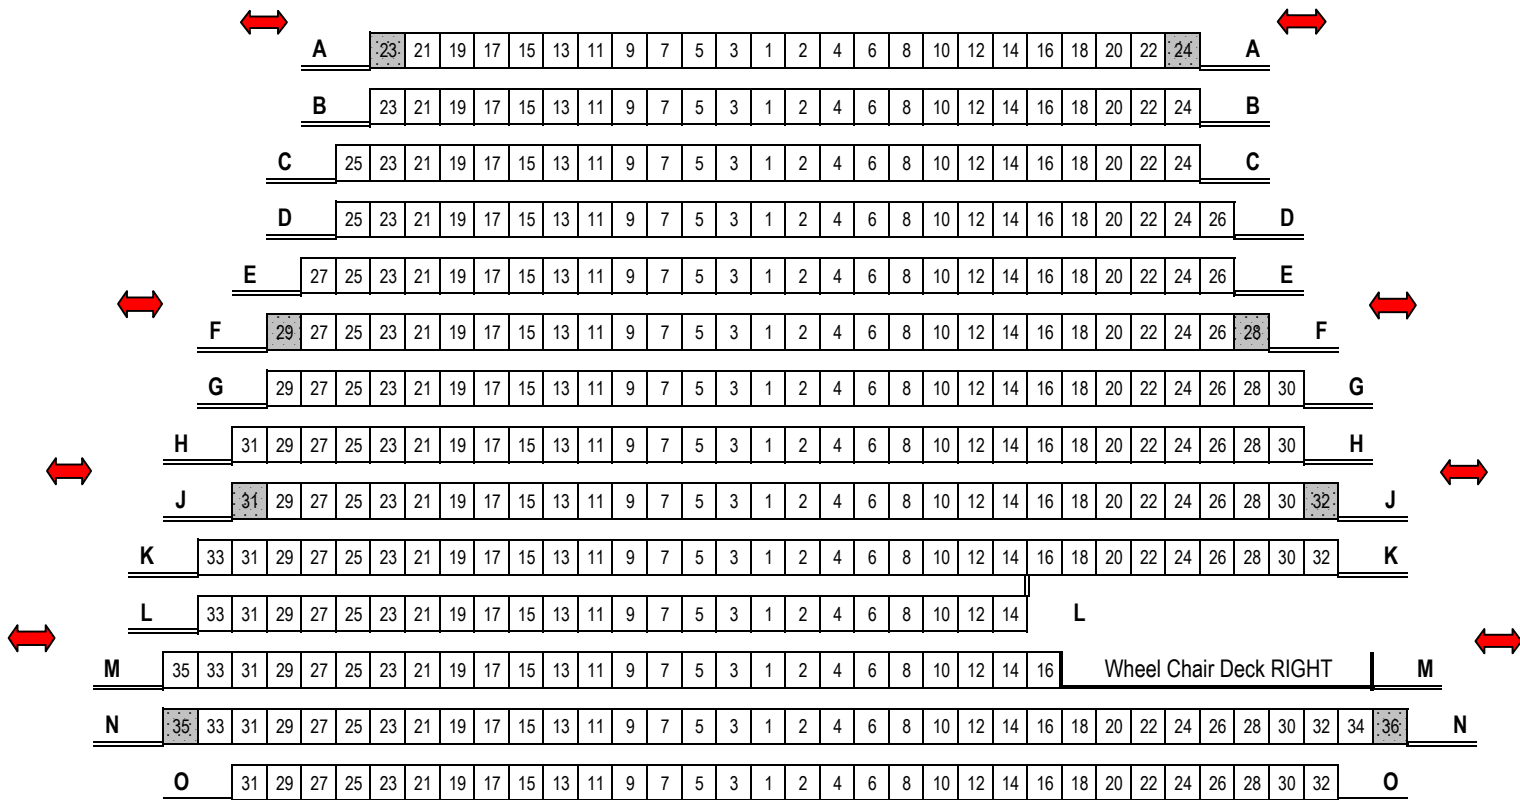

Midland Center for the Arts

Little Theatre Seat Map

399 Permanent Seats

4 Wheelchair Spaces

(403 Total House Size)

STAGE

= Doorways

= Usher Seat