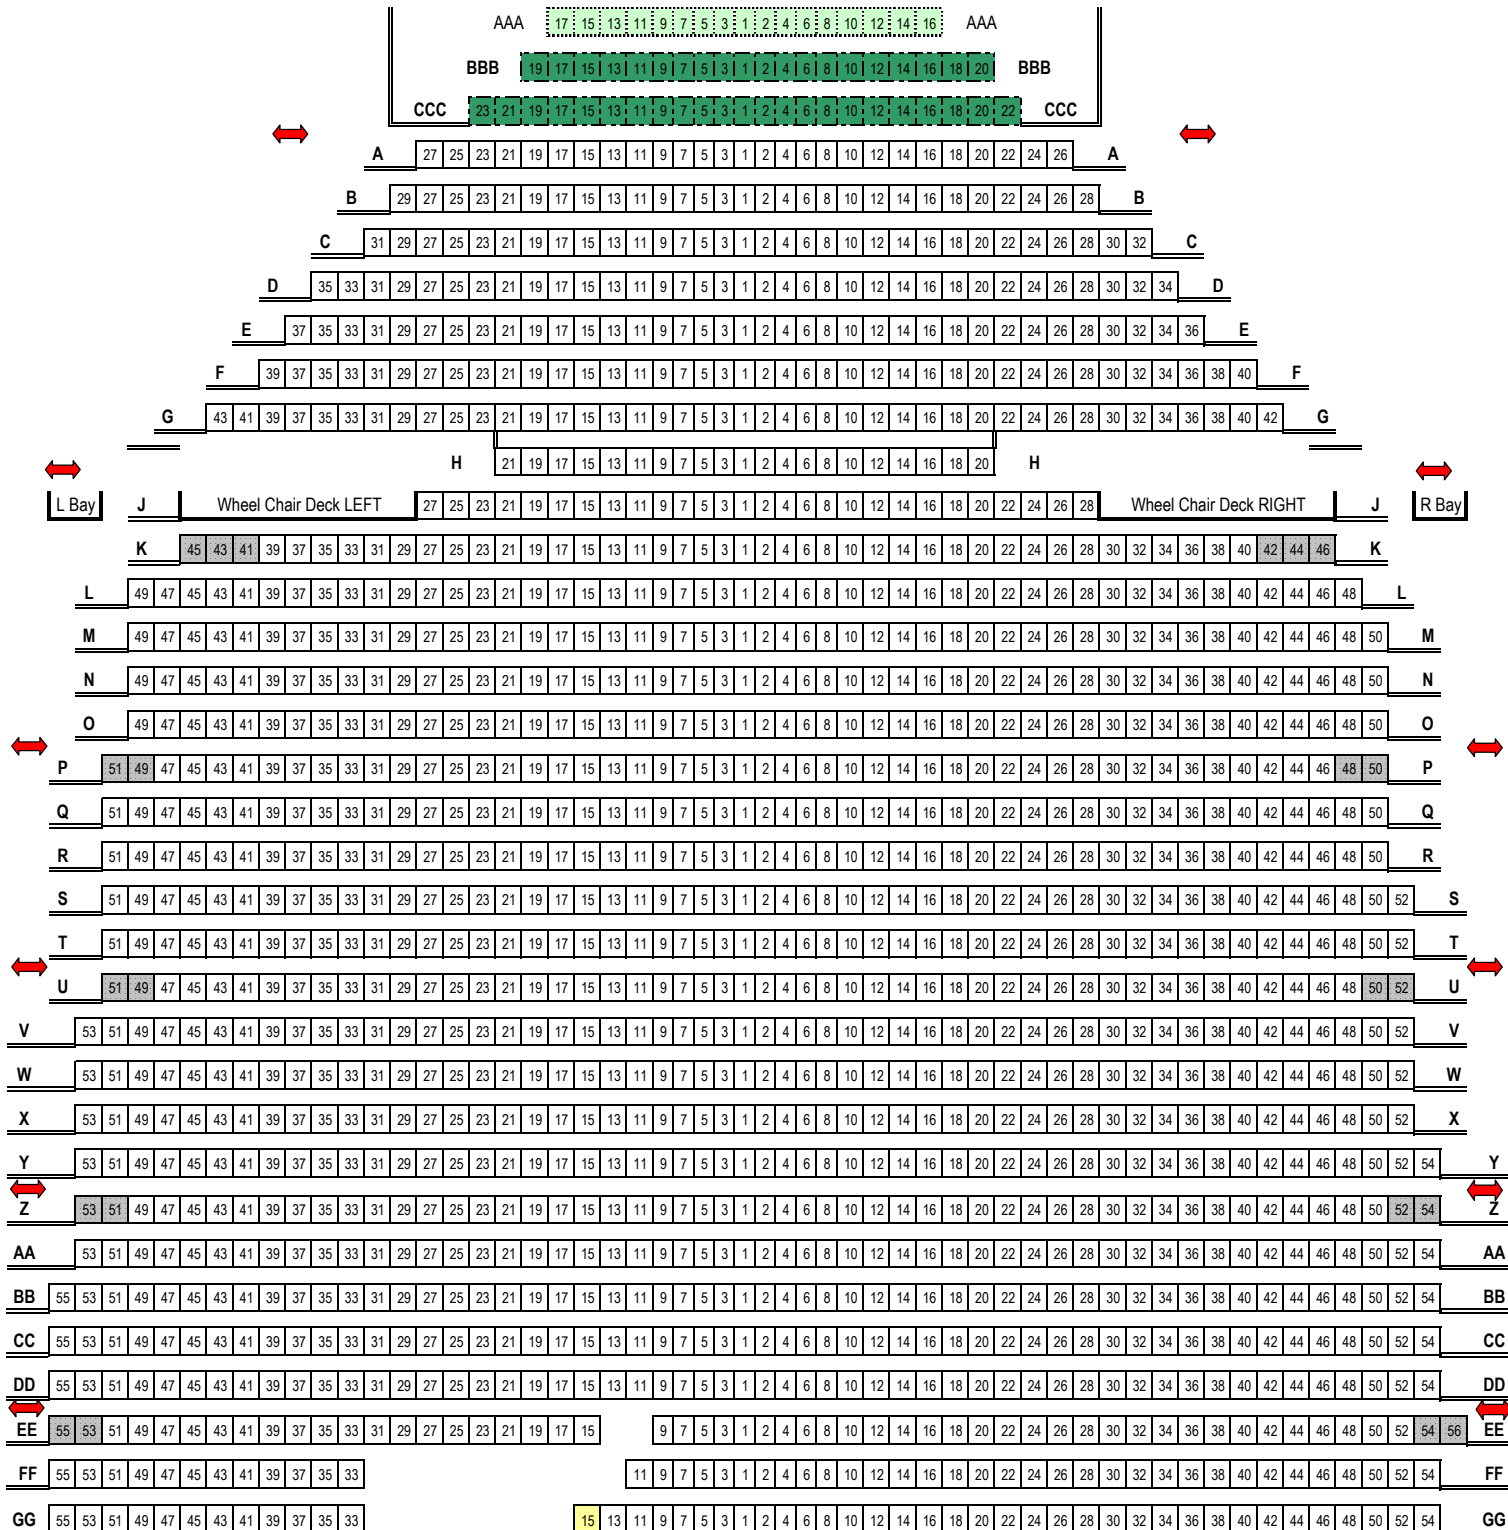

# Midland Center for the Arts Auditorium Seat Map

1478 Permanent Seats      60 Removable      14 Wheelchair Spaces  
(1552 Total House Size)

# STAGE

↔ = Doorways     
   = Usher Seat     
   = Removable Seat     
   = Permanent/Removable Seat     
   = Obstructed View Seat