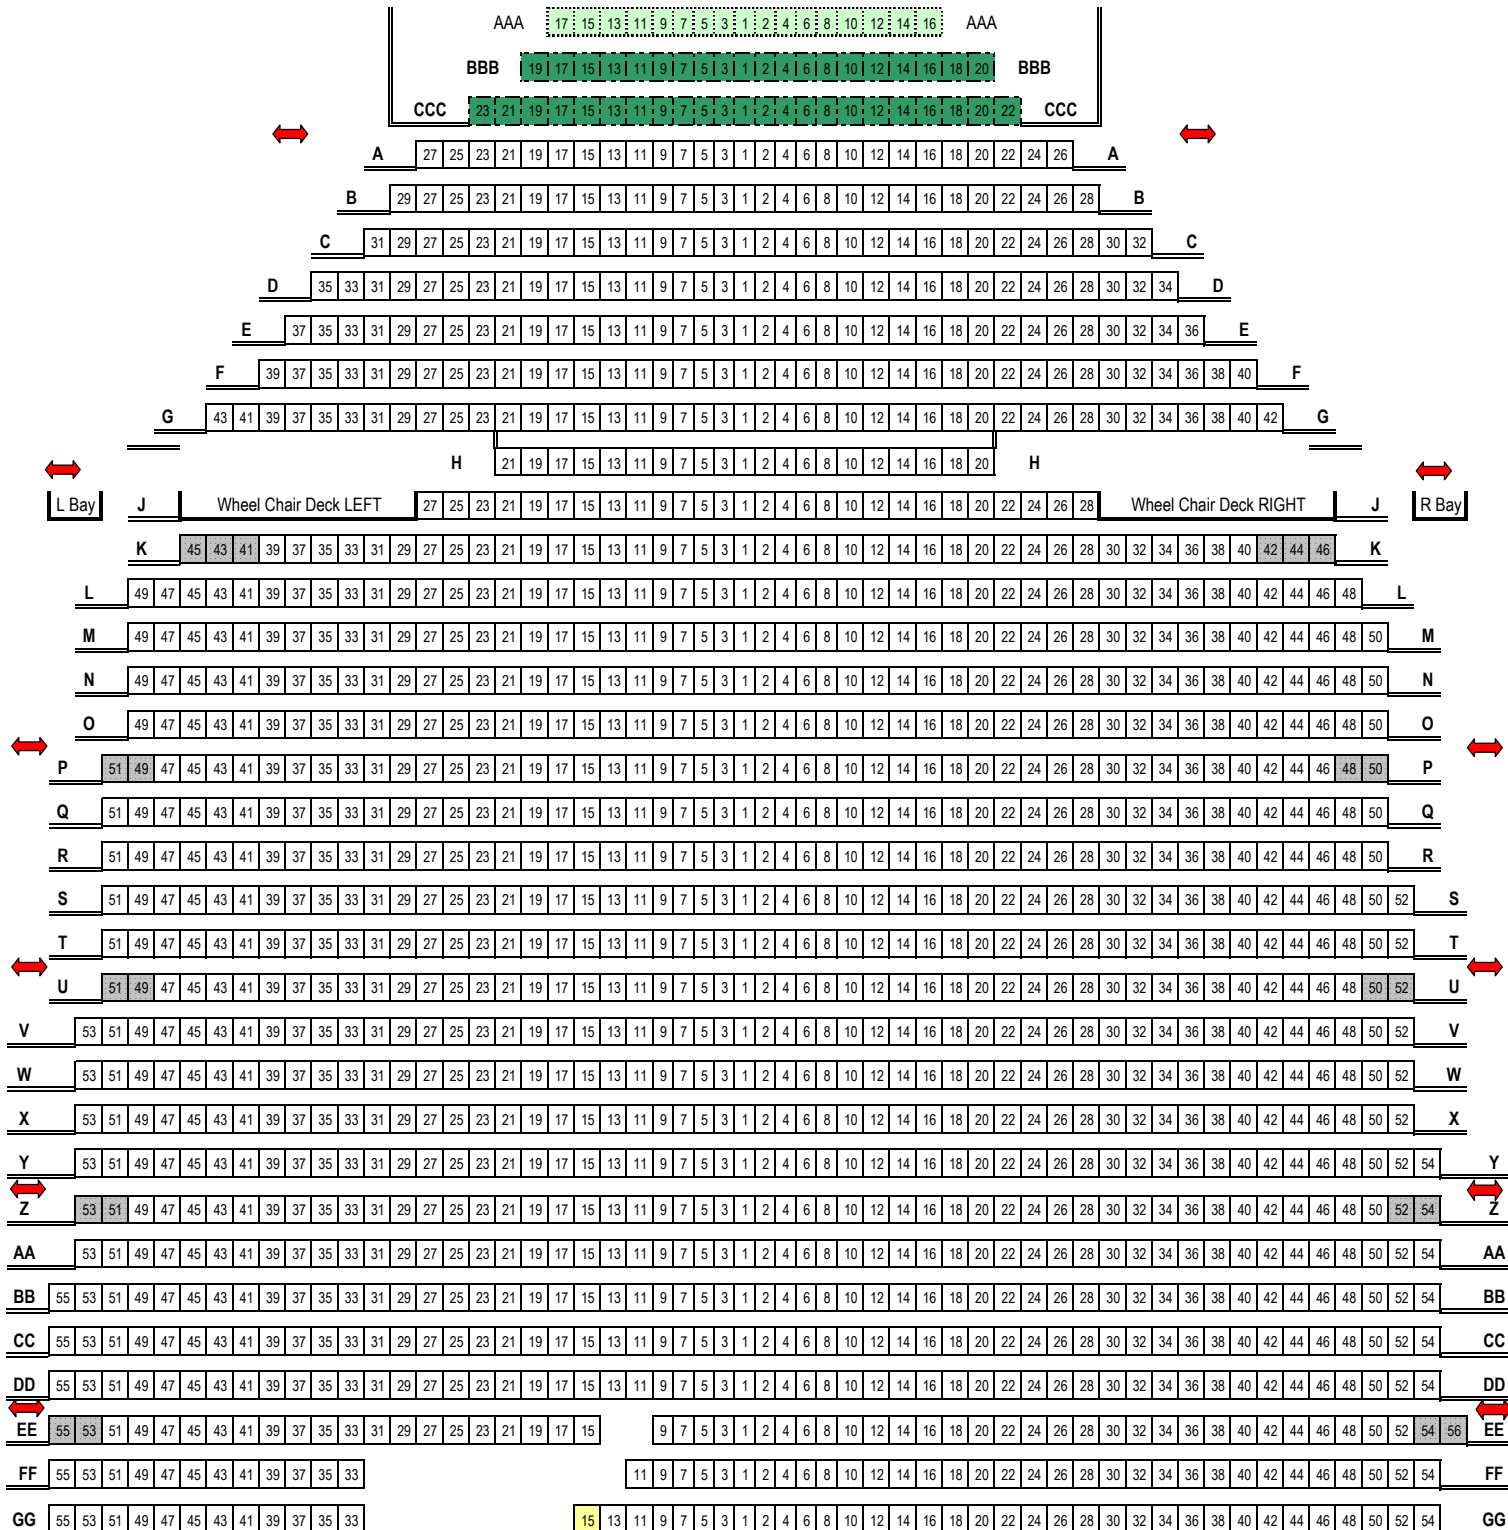

Midland Center for the Arts Auditorium Seat Map

1478 Permanent Seats 60 Removable 14 Wheelchair Spaces
(1552 Total House Size)

STAGE

= Doorways
 = Usher Seat
 = Removable Seat
 = Permanent/Removable Seat
 = Obstructed View Seat