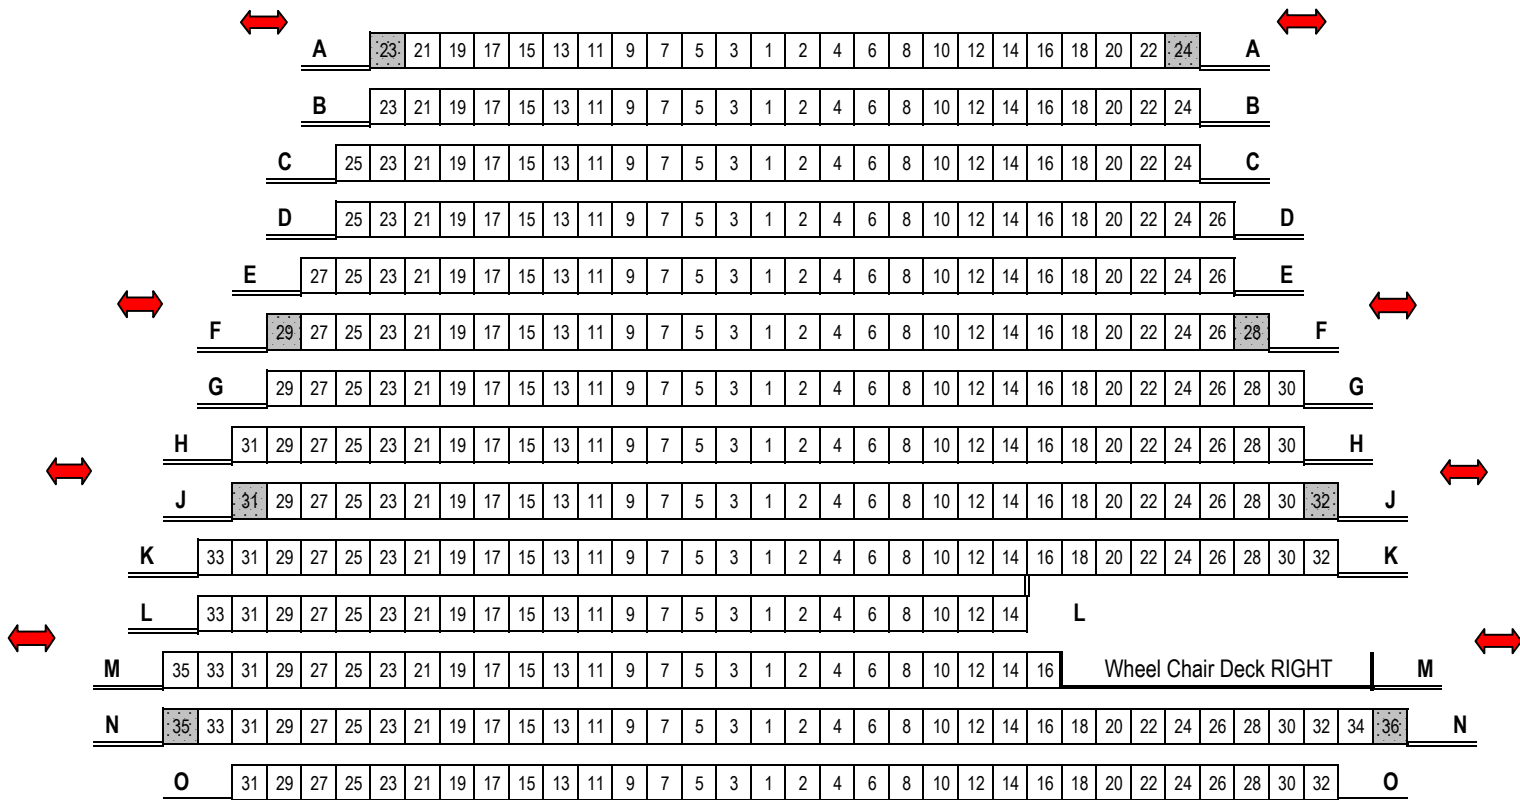

## Little Theatre Seat Map

399 Permanent Seats

4 Wheelchair Spaces

(403 Total House Size)

# STAGE

↔ = Doorways

⋯ = Usher Seat