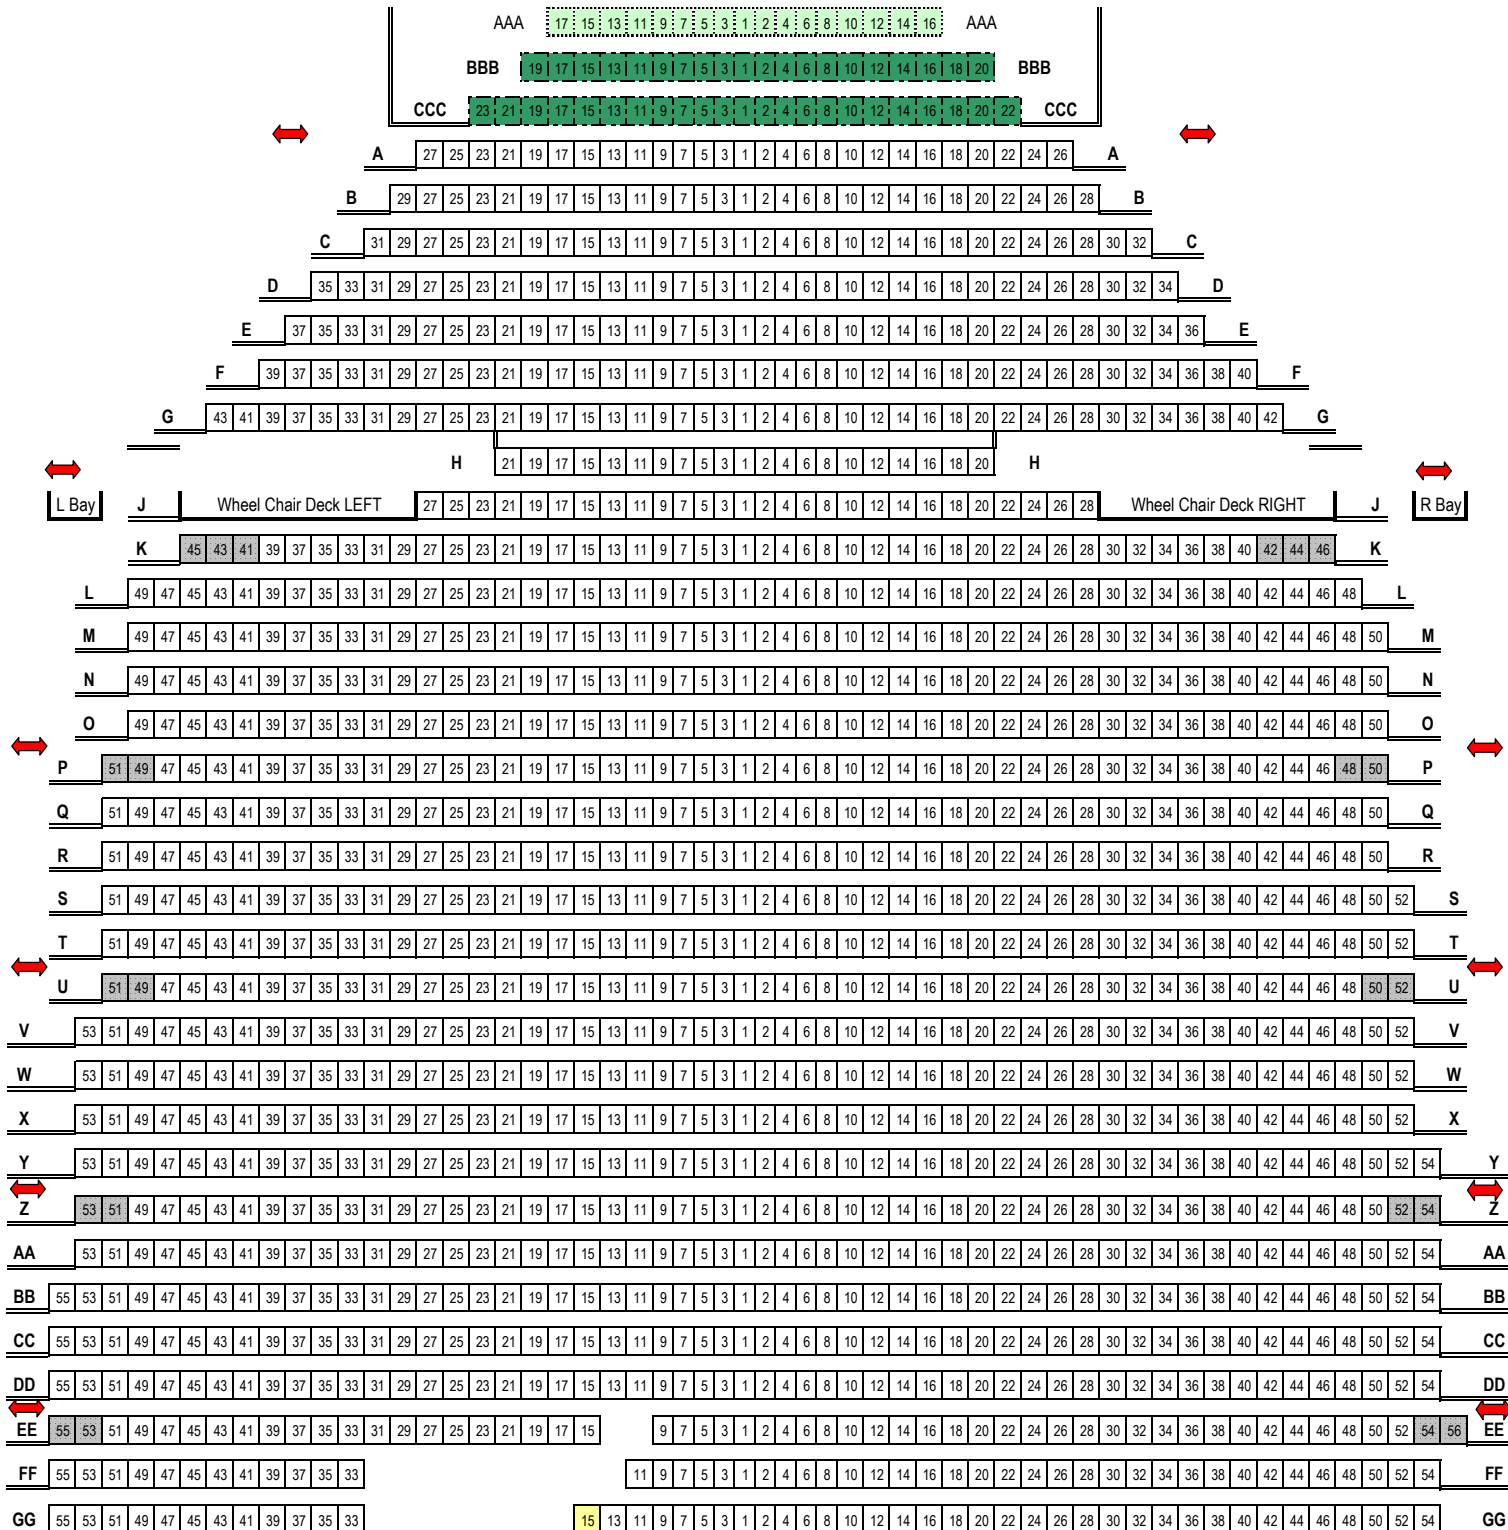

# Midland Center for the Arts Auditorium Seat Map

1478 Permanent Seats      60 Removable      14 Wheelchair Spaces  
(1552 Total House Size)

# STAGE

= Doorways     
  = Usher Seat     
  = Removable Seat     
  = Permanent/Removable Seat     
  = Obstructed View Seat